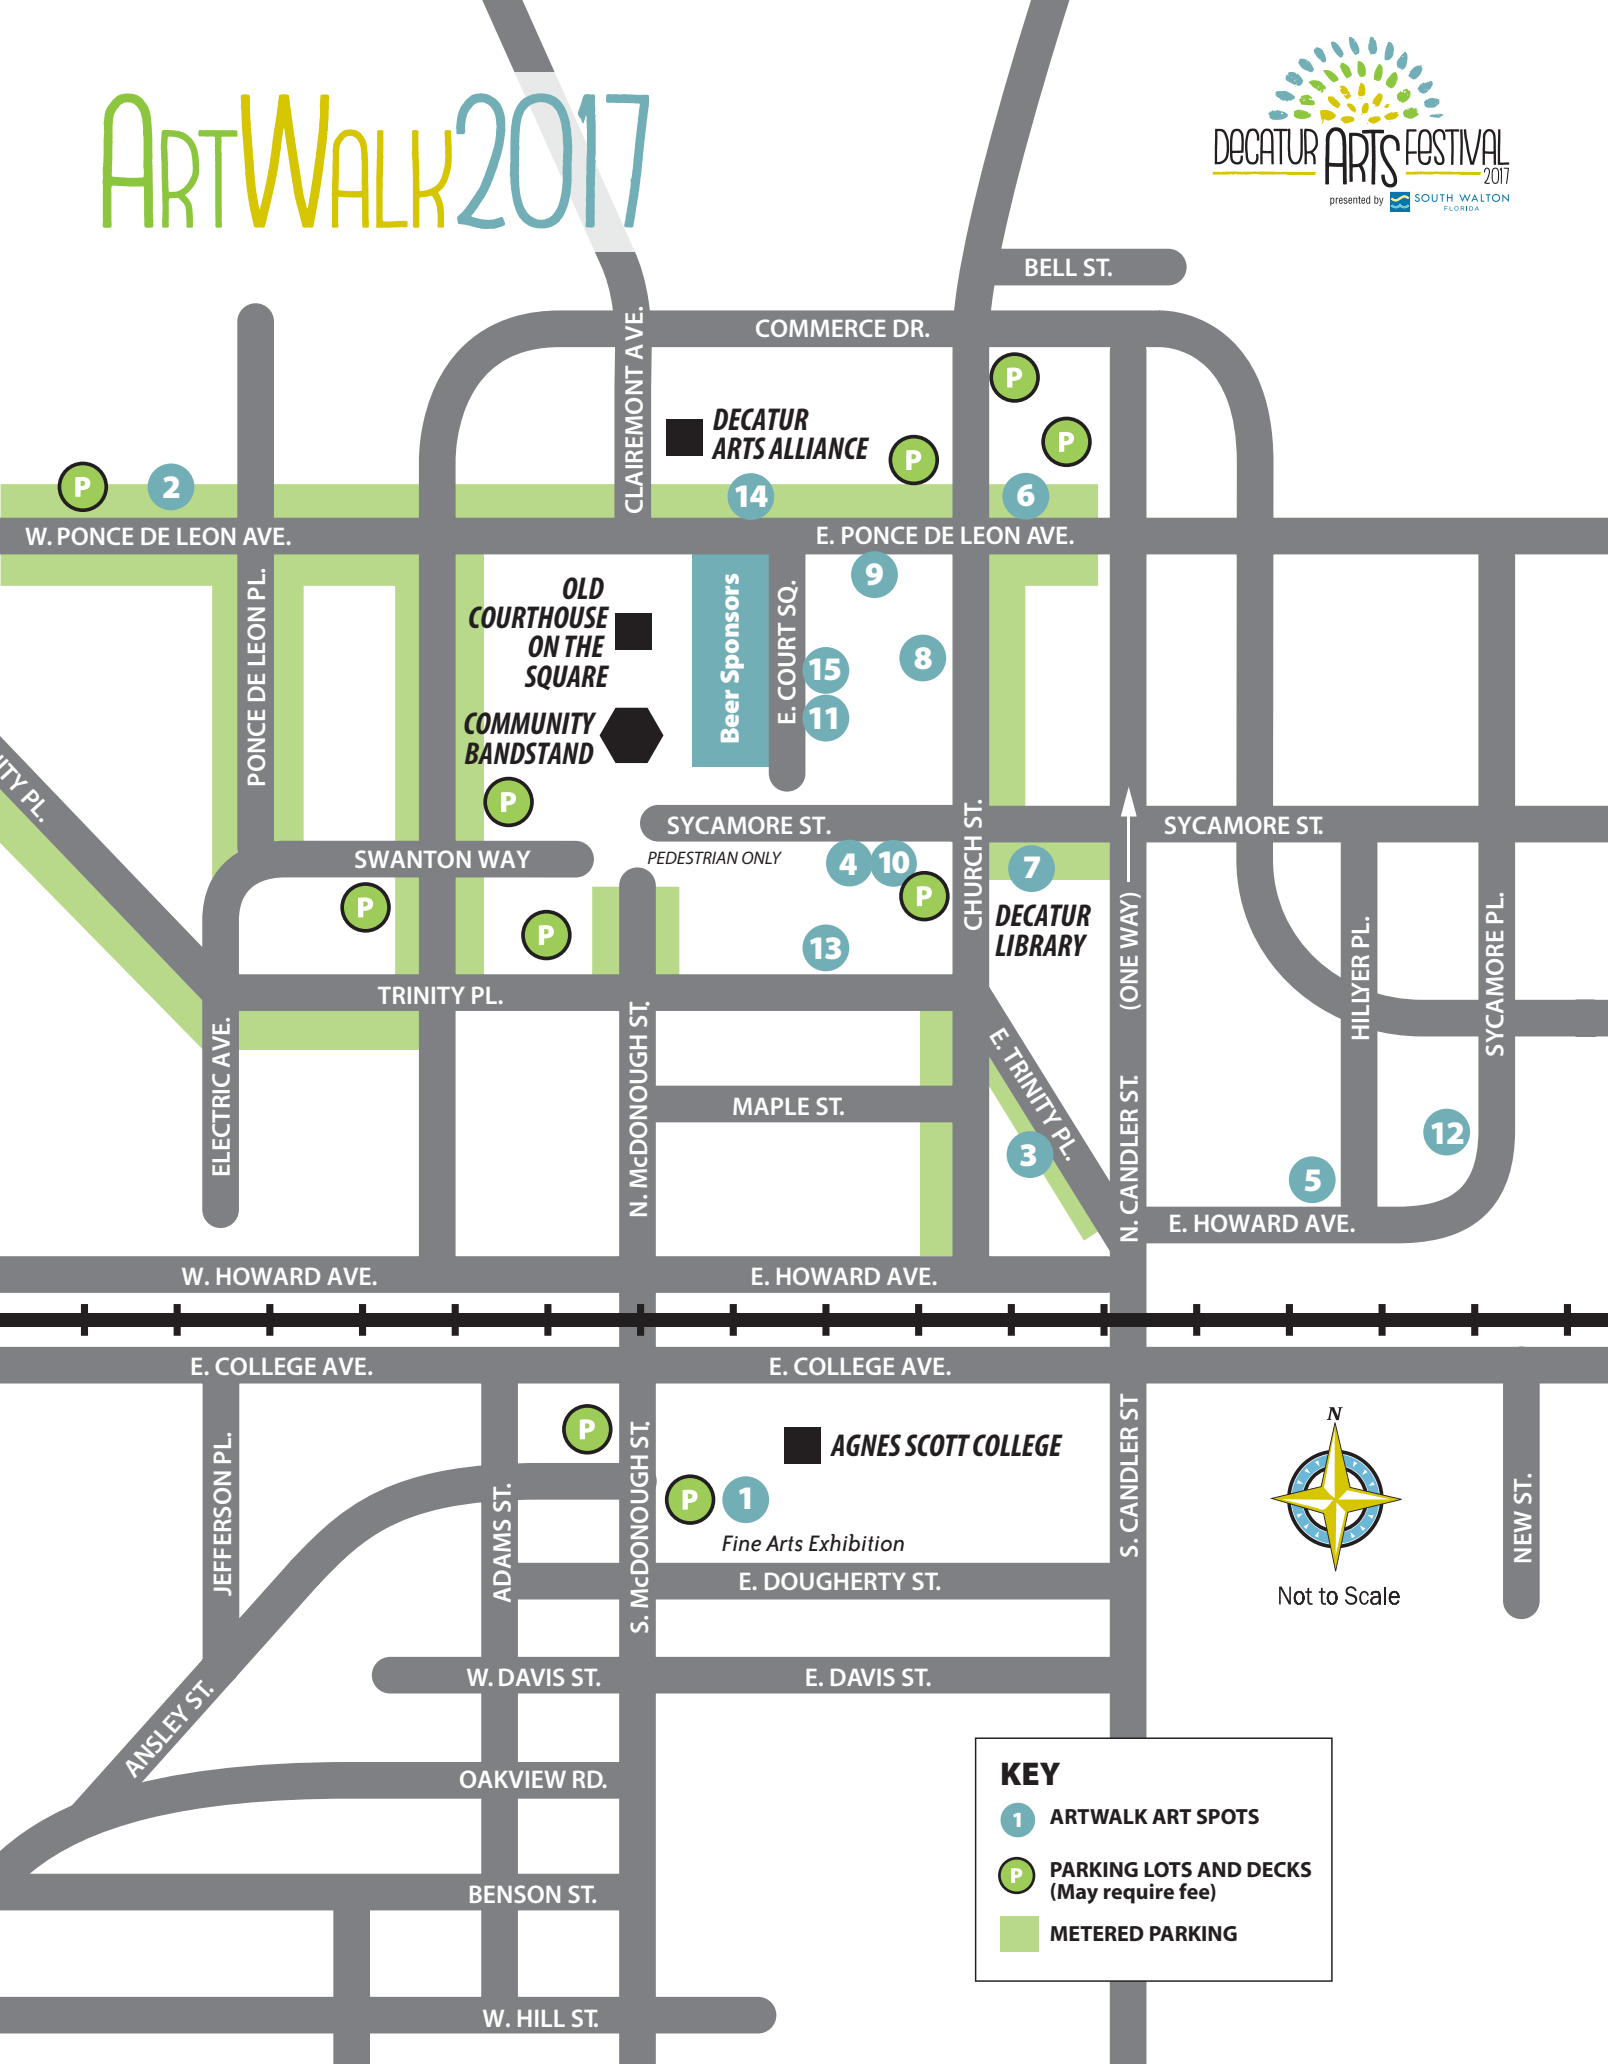

ARTWALK 2017

Not to Scale

KEY

- 1 ARTWALK ART SPOTS
- P PARKING LOTS AND DECKS (May require fee)
- METERED PARKING