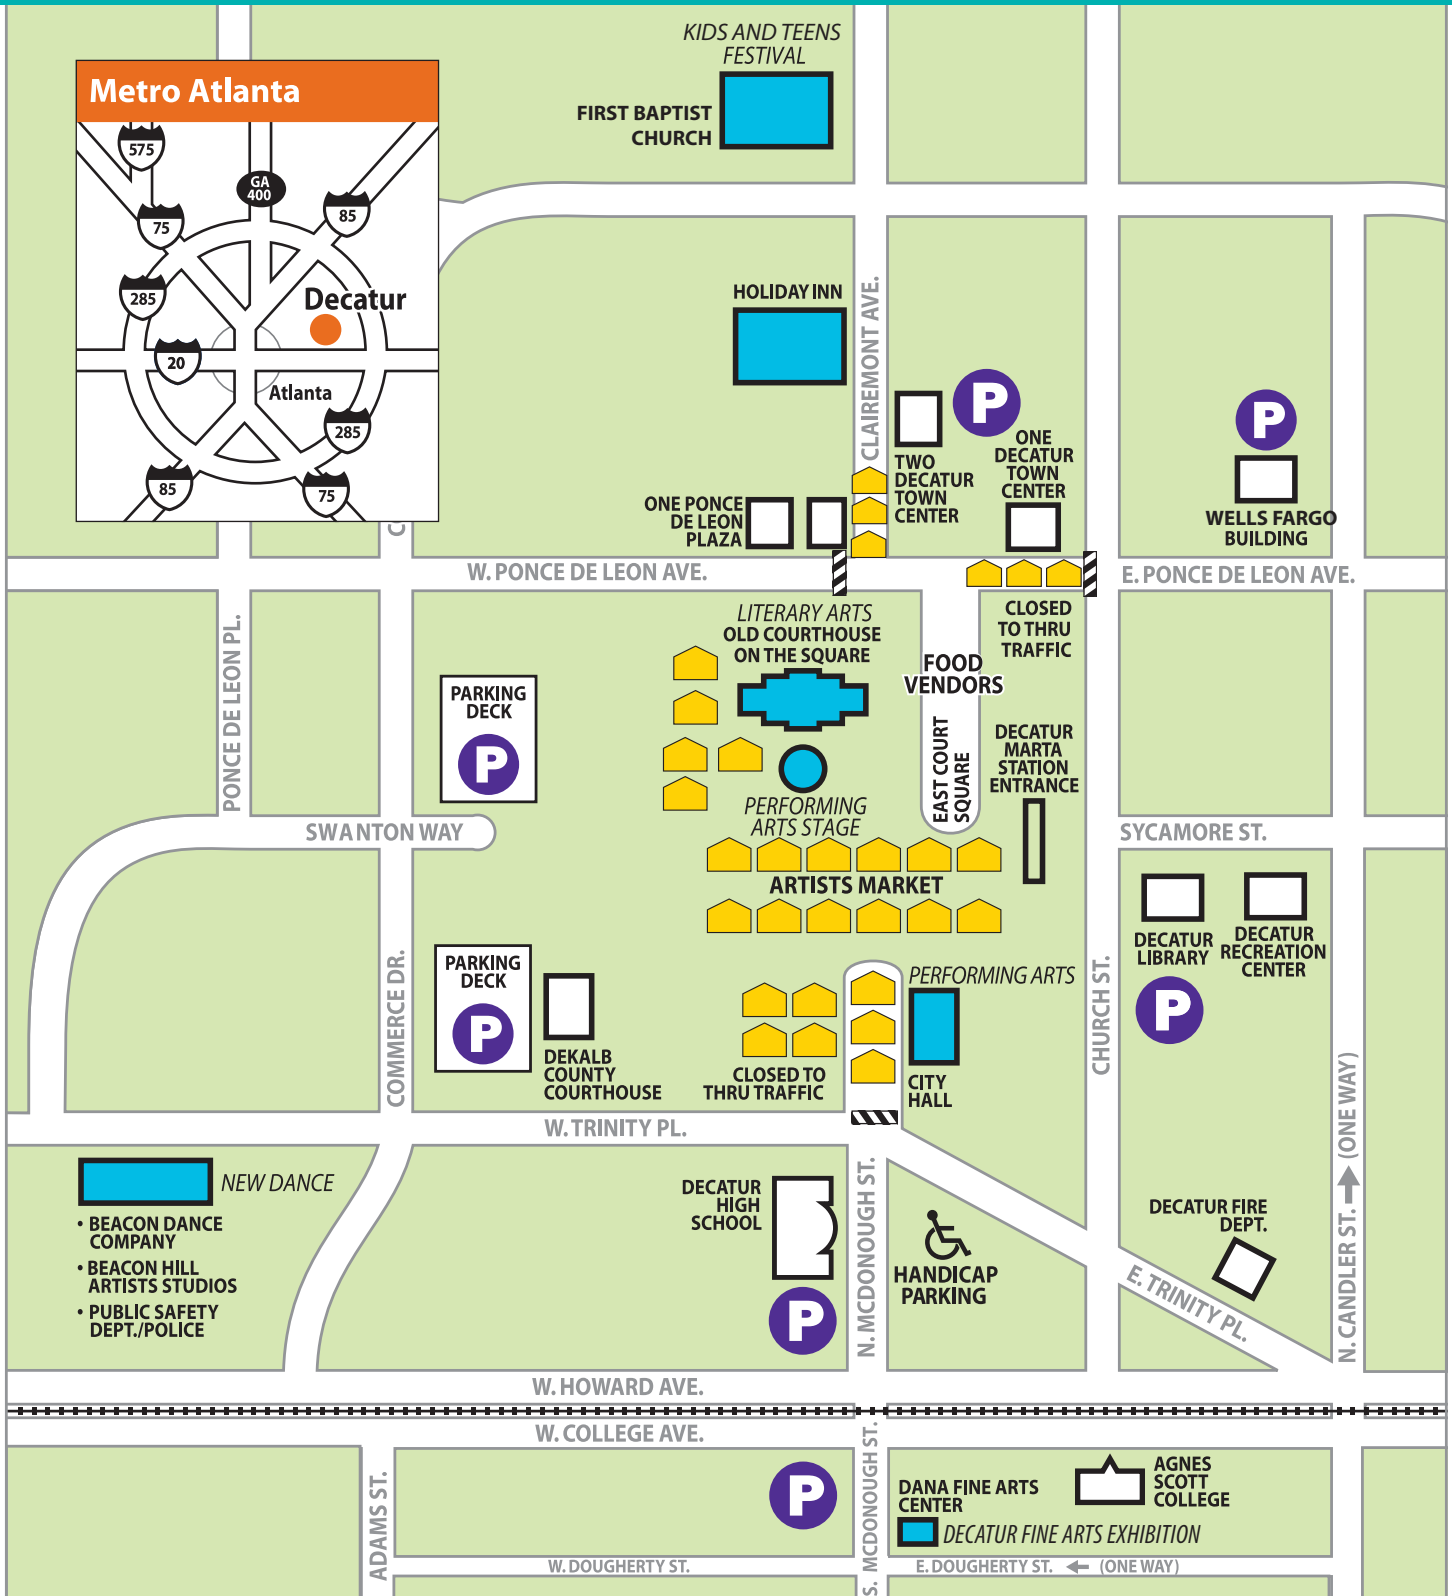

FESTIVAL MAP: DOWNTOWN DECATUR

We encourage visitors to ride MARTA to and from this and other Decatur events. It's fast, easy, and convenient. Take the East-West rail line to the Decatur Station, exit on the square, and you're there!

Maps Not to Scale

- 
Parking
 Parking decks may charge a fee
- 
Street closing
- 
Arts Festival Venue
- 
Artists Market Tents