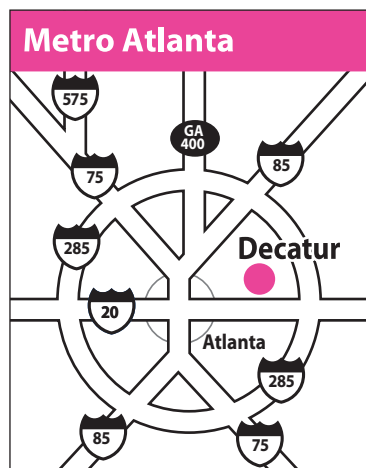

festival map: downtown decatur

-  **Parking**
Parking decks may charge a fee
-  **Street closing**
-  **Arts Festival Venue**
-  **Artists Market Tents**
- Maps Not to Scale

We encourage visitors to ride MARTA to and from this and other Decatur events. It's fast, easy, and convenient. Take the East-West rail line to the Decatur Station, exit on the square, and you're there!