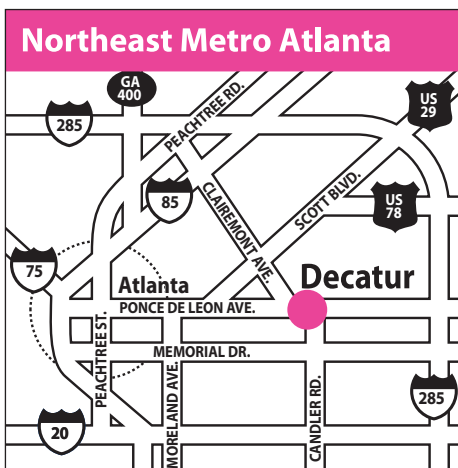

festival map: downtown decatur

-  **Parking**
Parking decks may charge a fee
-  **Street closing**
-  **Arts Festival Venue**
-  **Artists Market Tents**
- Maps Not to Scale

We encourage visitors to ride MARTA to and from this and other Decatur events. It's fast, easy, and convenient. Take the East-West rail line to the Decatur Station, exit on the square, and you're there!